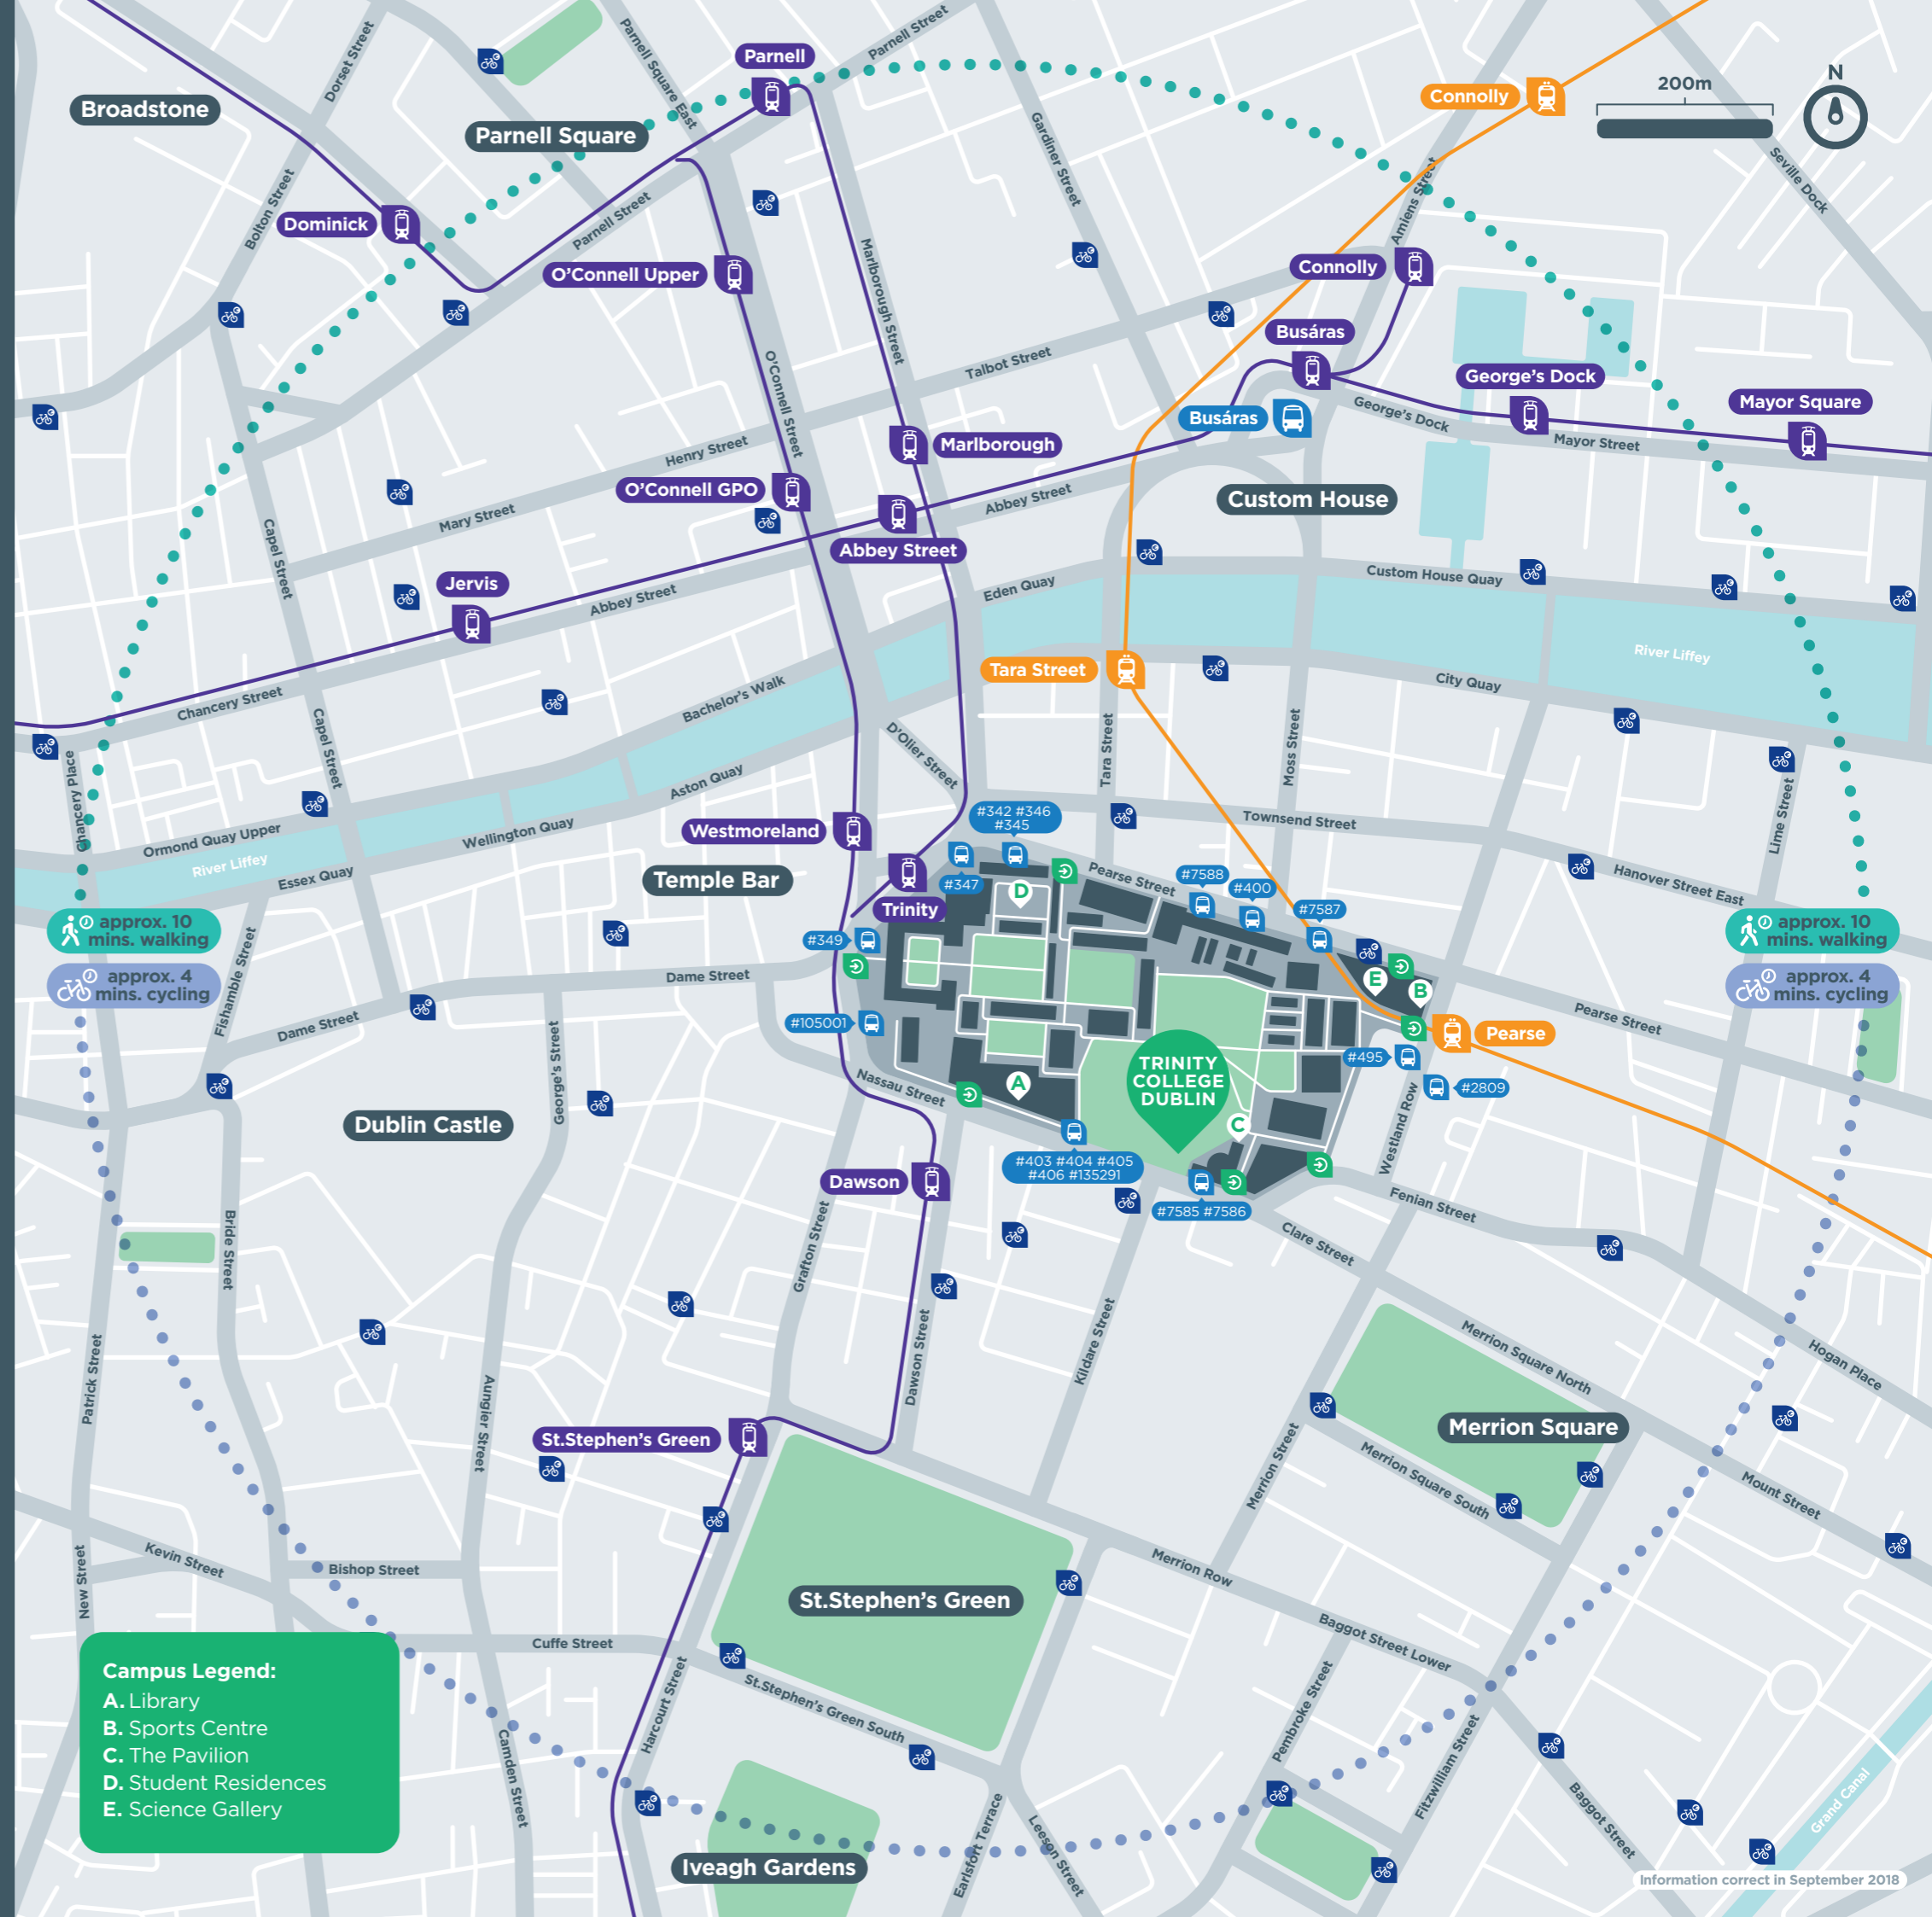

## How to Use Bus Stop Numbers

All bus stops have their own unique number. You can use this number to find out what buses serve a stop, and when they are due.

Enter the bus stop number

## Download the TFI Real Time Ireland app

to search for information for your bus stop. You can find your bus stop number on the bus stop, or on this map for stops close to your campus.

For more transport information, visit [TransportforIreland.ie](http://TransportforIreland.ie)

-  Journey Planner
-  Real Time Ireland
-  Cycle Planner
-  Driver Check
-  Leap Top-Up

**Campus Legend:**  
 A. Library  
 B. Sports Centre  
 C. The Pavilion  
 D. Student Residences  
 E. Science Gallery