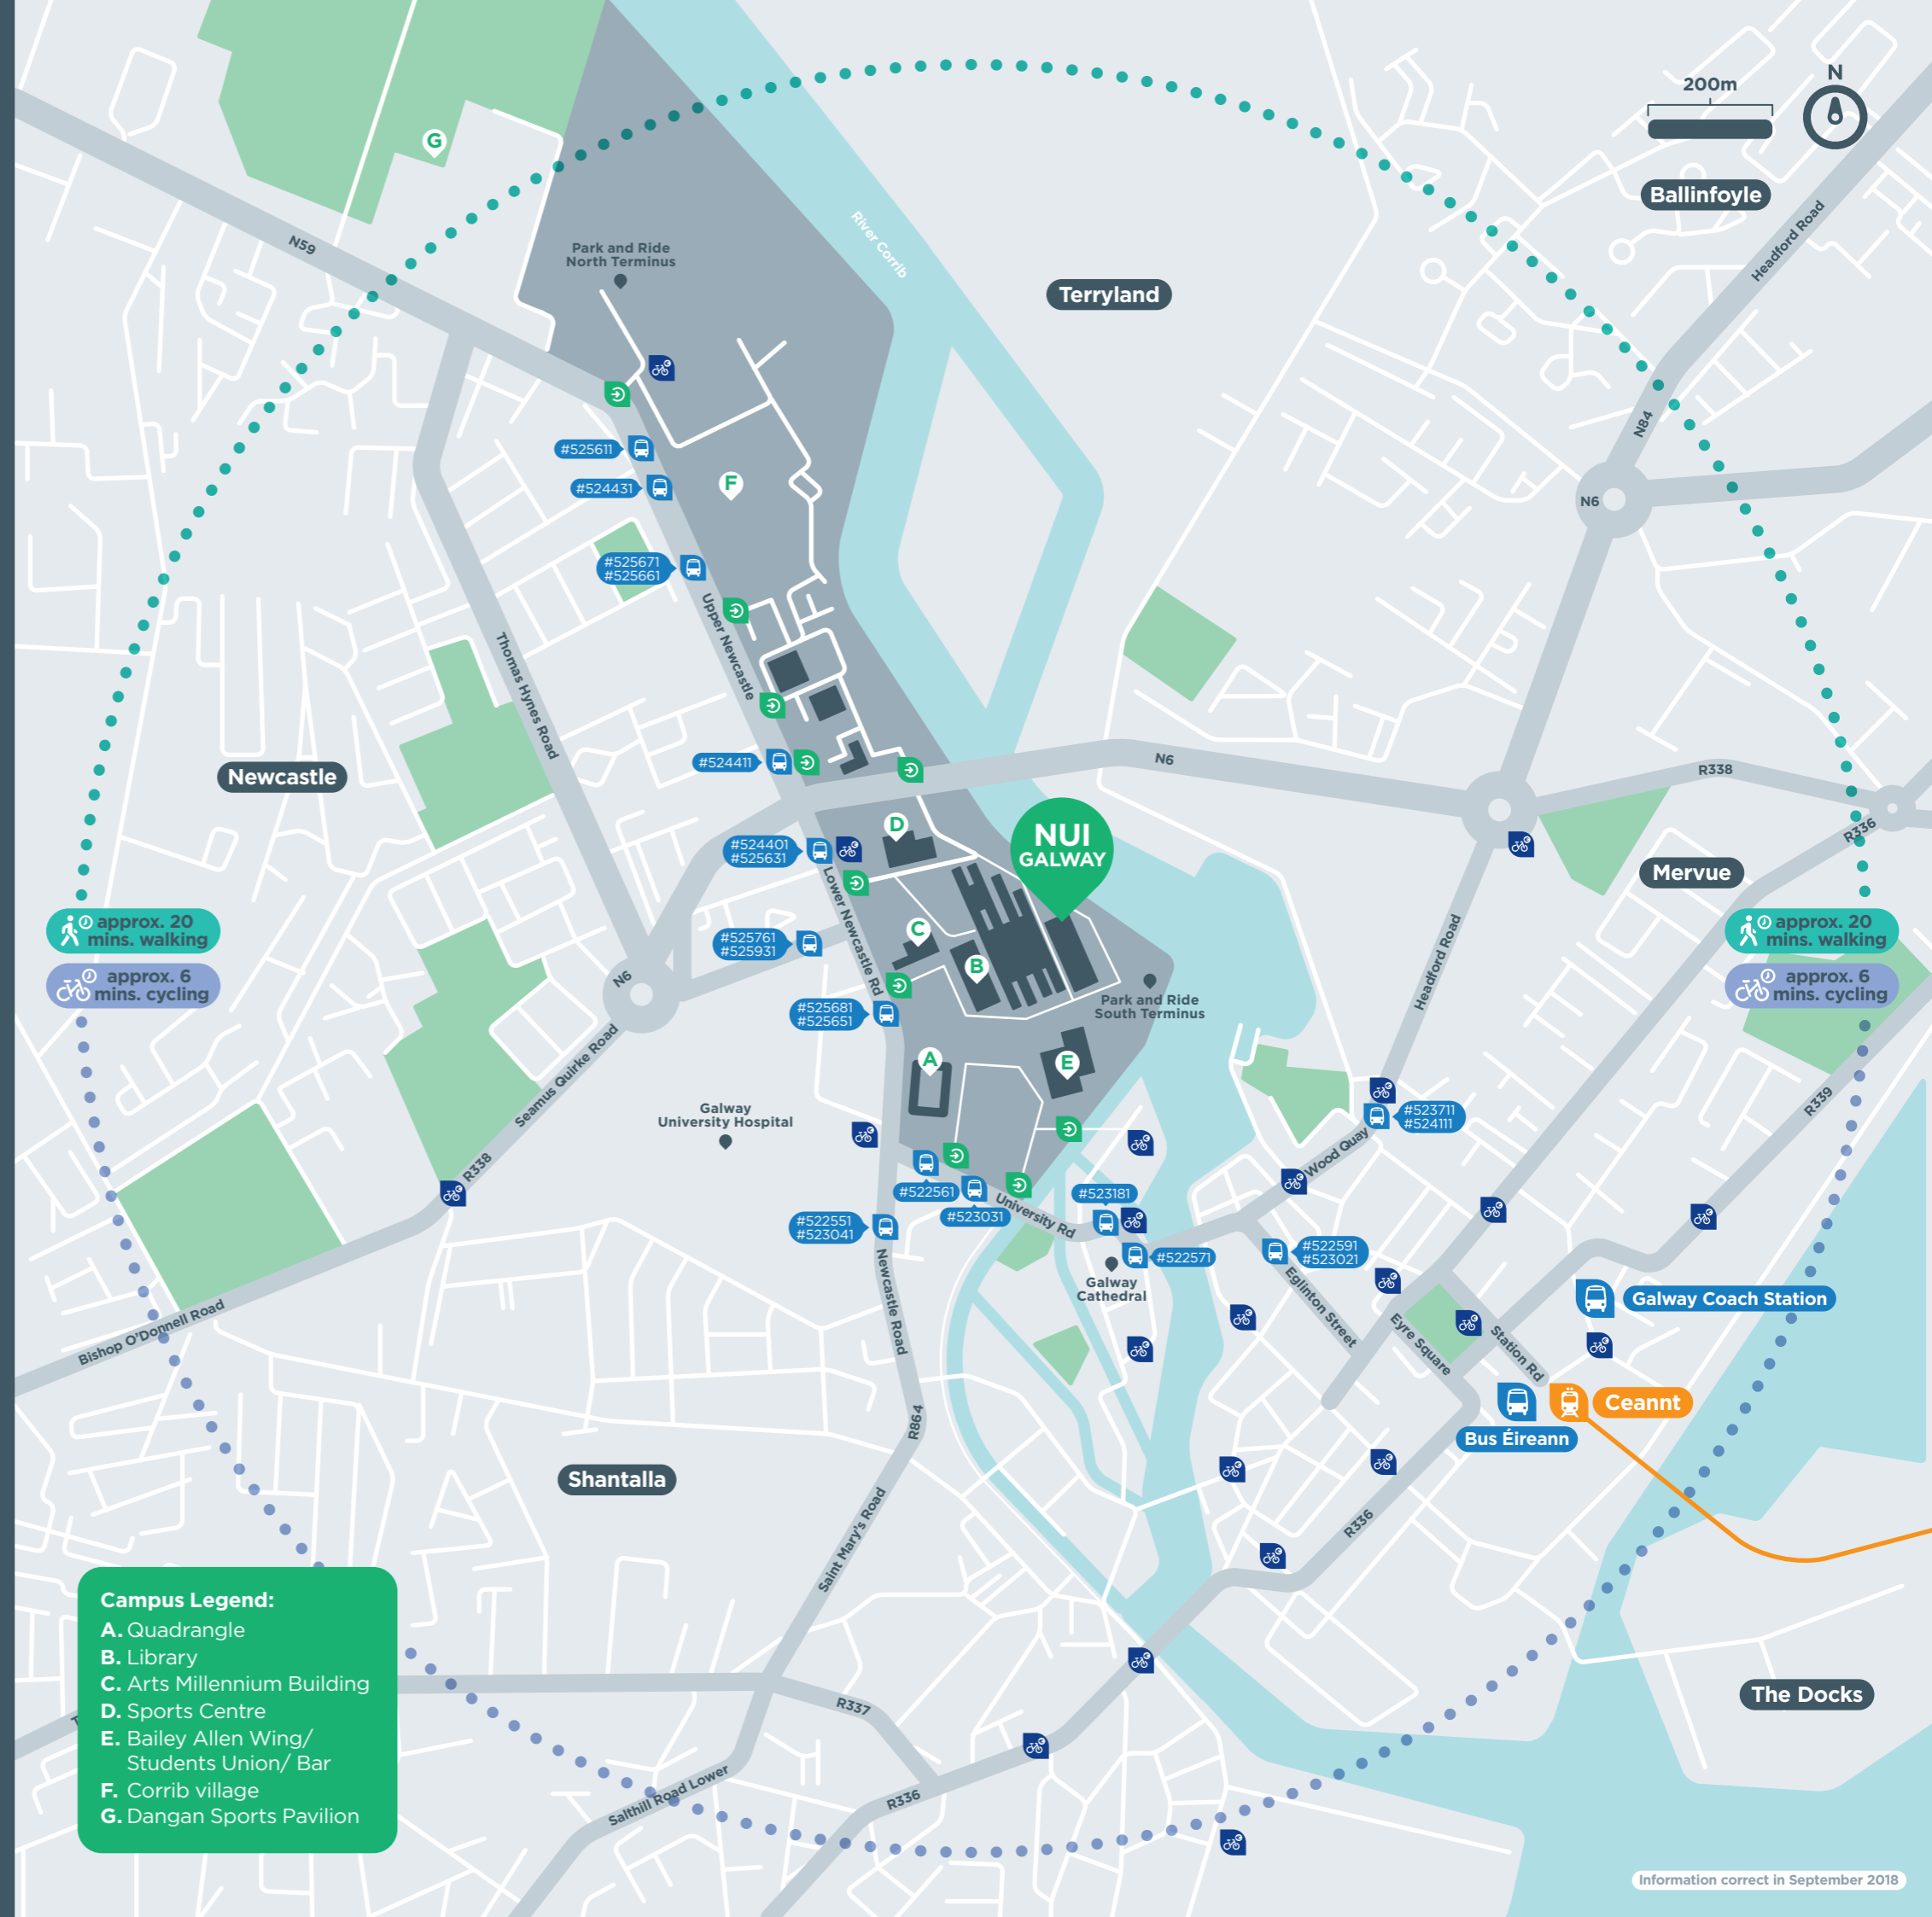

TRAVEL OPTIONS AND SERVICES FOR:

NUI GALWAY

-  **Bus**
-  **Bus Stop Number**
-  **Rail Services**
-  **Bike Hire**
bikeshare.ie
-  **Cycle Distance**
-  **Walking Distance**
-  **Campus Entrance**

How to Use Bus Stop Numbers

All bus stops have their own unique number. You can use this number to find out what buses serve a stop, and when they are due.

Download the **TFI Real Time Ireland app** to search for information for your bus stop. You can find your bus stop number on the bus stop, or on this map for stops close to your campus.

For more transport information, visit TransportforIreland.ie

- 
Journey Planner
- 
Real Time Ireland
- 
Cycle Planner
- 
Driver Check
- 
Leap Top-Up

Student Leap cards are available from your Students Union. You can top up online at www.leapcard.ie, at your nearest Payzone agent, or using the Leap Top Up app (for Android).

Campus Legend:

- A. Quadrangle
- B. Library
- C. Arts Millennium Building
- D. Sports Centre
- E. Bailey Allen Wing/ Students Union/ Bar
- F. Corrib village
- G. Dangan Sports Pavilion